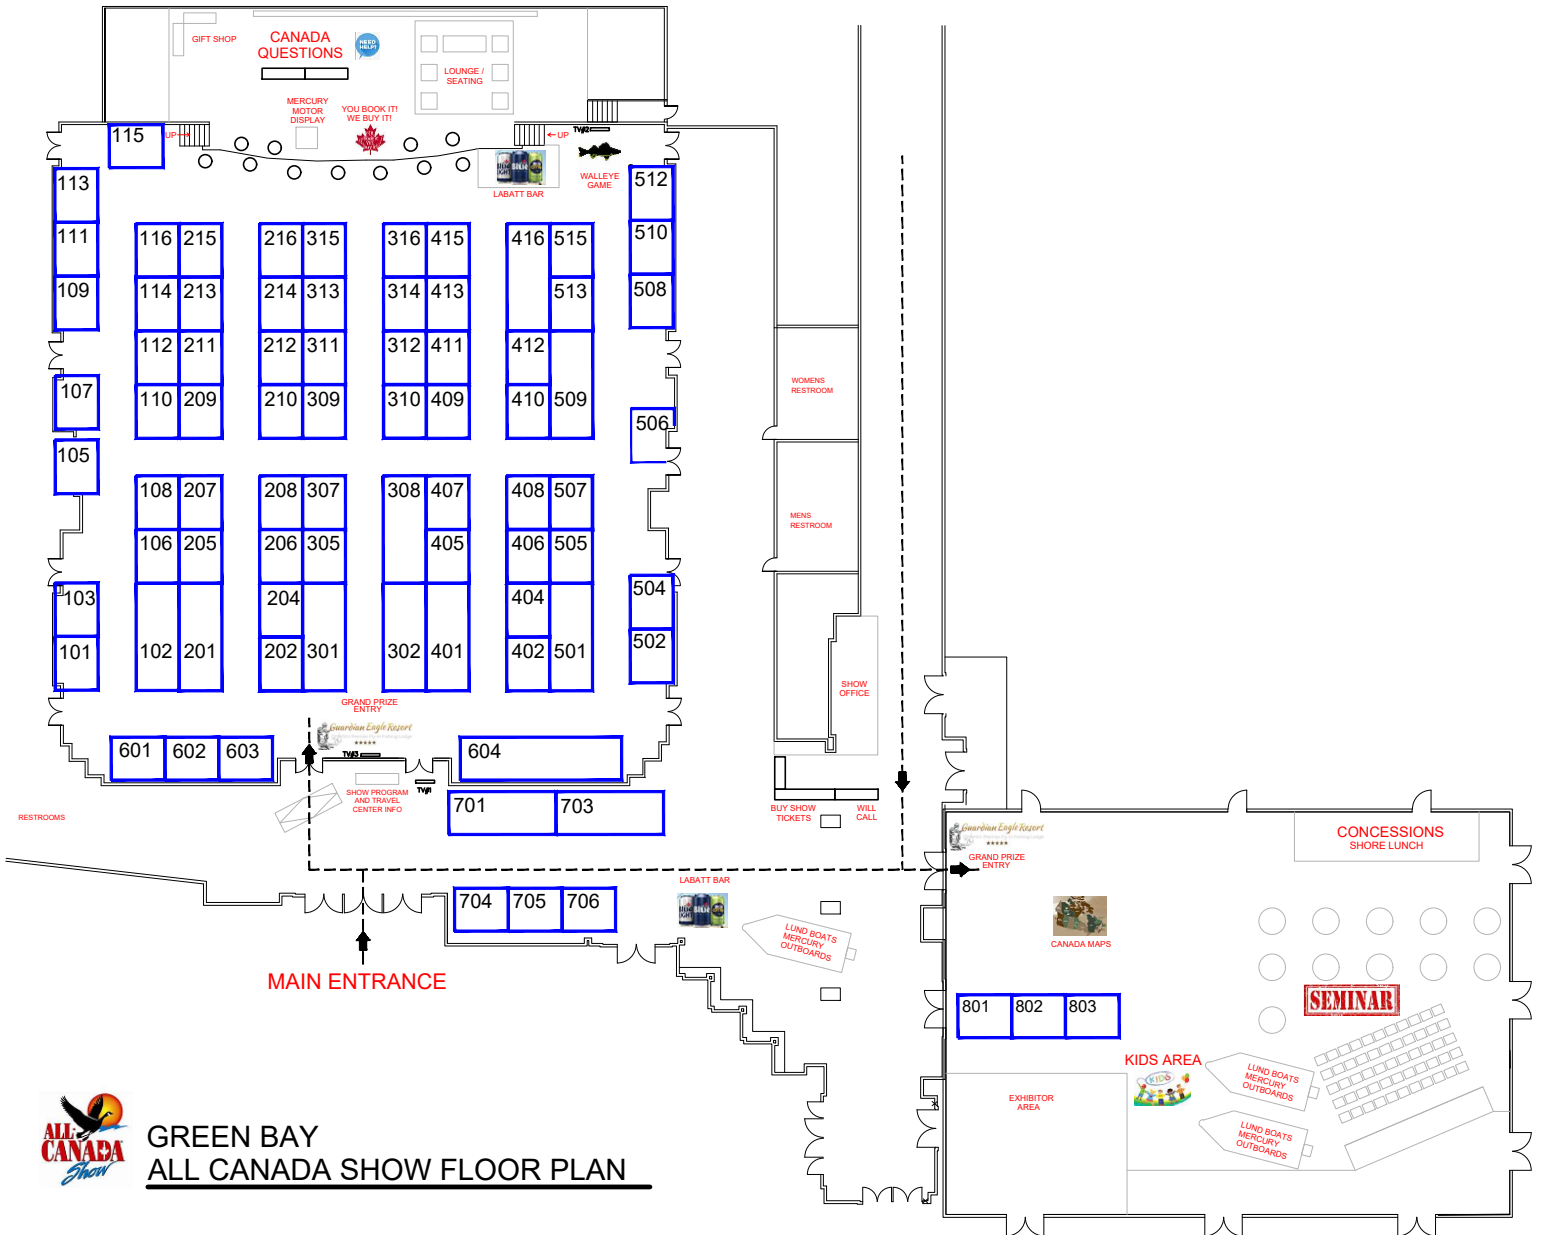

## GREEN BAY ALL CANADA SHOW FLOOR PLAN

<b>EXHIBITOR - GREEN BAY 2025 ALL-CANADA SHOW</b>	<b>Booth #</b>
<b>DAHL CREEK OUTFITTERS</b>	<b>101</b>
<b>GUARDIAN EAGLE RESORT - BOOTH 1</b>	<b>102</b>
<b>GUARDIAN EAGLE RESORT - BOOTH 2</b>	<b>102</b>
<b>MAHKWA LODGE</b>	<b>103</b>
<b>THOUSAND LAKE OUTPOSTS</b>	<b>105</b>
<b>PINE PORTAGE LODGE</b>	<b>106</b>
<b>MUSKIE BAY RESORT</b>	<b>107</b>
<b>Q LAKE LODGE</b>	<b>108</b>
<b>GRASSY NARROWS LODGE</b>	<b>109</b>
<b>BEAR CLAW WILDERNESS CAMP</b>	<b>110</b>
<b>CASTLEBAR LAKE LODGE</b>	<b>111</b>
<b>KNOBBYS FLY-IN LODGE AND OUTPOSTS</b>	<b>112</b>
<b>SUNSET COUNTRY ADVENTURES</b>	<b>113</b>
<b>PINE ACRES BEAR CAMP</b>	<b>114</b>
<b>AKHAIA OUTFITTERS</b>	<b>115</b>
<b>AMIK OUTPOSTS</b>	<b>116</b>
<b>SHOWALTERS FLY IN SERVICE LTD - BOOTH 1</b>	<b>201</b>
<b>SHOWALTERS FLY IN SERVICE LTD - BOOTH 2</b>	<b>201</b>
<b>PIPESTONE POINT RESORT</b>	<b>202</b>
<b>ONTARIO WILDERNESS HOUSEBOAT RENTAL</b>	<b>204</b>
<b>LATREILLE LAKE LODGE</b>	<b>205</b>
<b>CAMP LAKE ST. JOSEPHS</b>	<b>206</b>
<b>WOMAN RIVER CAMP &amp; OUTPOSTS</b>	<b>207</b>
<b>RUSTY MYERS FLYING SERVICE AND OUTPOSTS</b>	<b>208</b>
<b>NIOBLE LAKE LODGE</b>	<b>209</b>
<b>TIMBER WOLF LODGE</b>	<b>210</b>
<b>BURNTWOOD LAKE LODGE</b>	<b>211</b>
<b>MERKELS CAMP</b>	<b>212</b>
<b>TRAPPERS POINT CAMP</b>	<b>213</b>
<b>CEDAR LAKE LODGE</b>	<b>214</b>
<b>WALSTEN OUTPOSTS</b>	<b>215</b>
<b>CANYON LAKE LODGE</b>	<b>216</b>