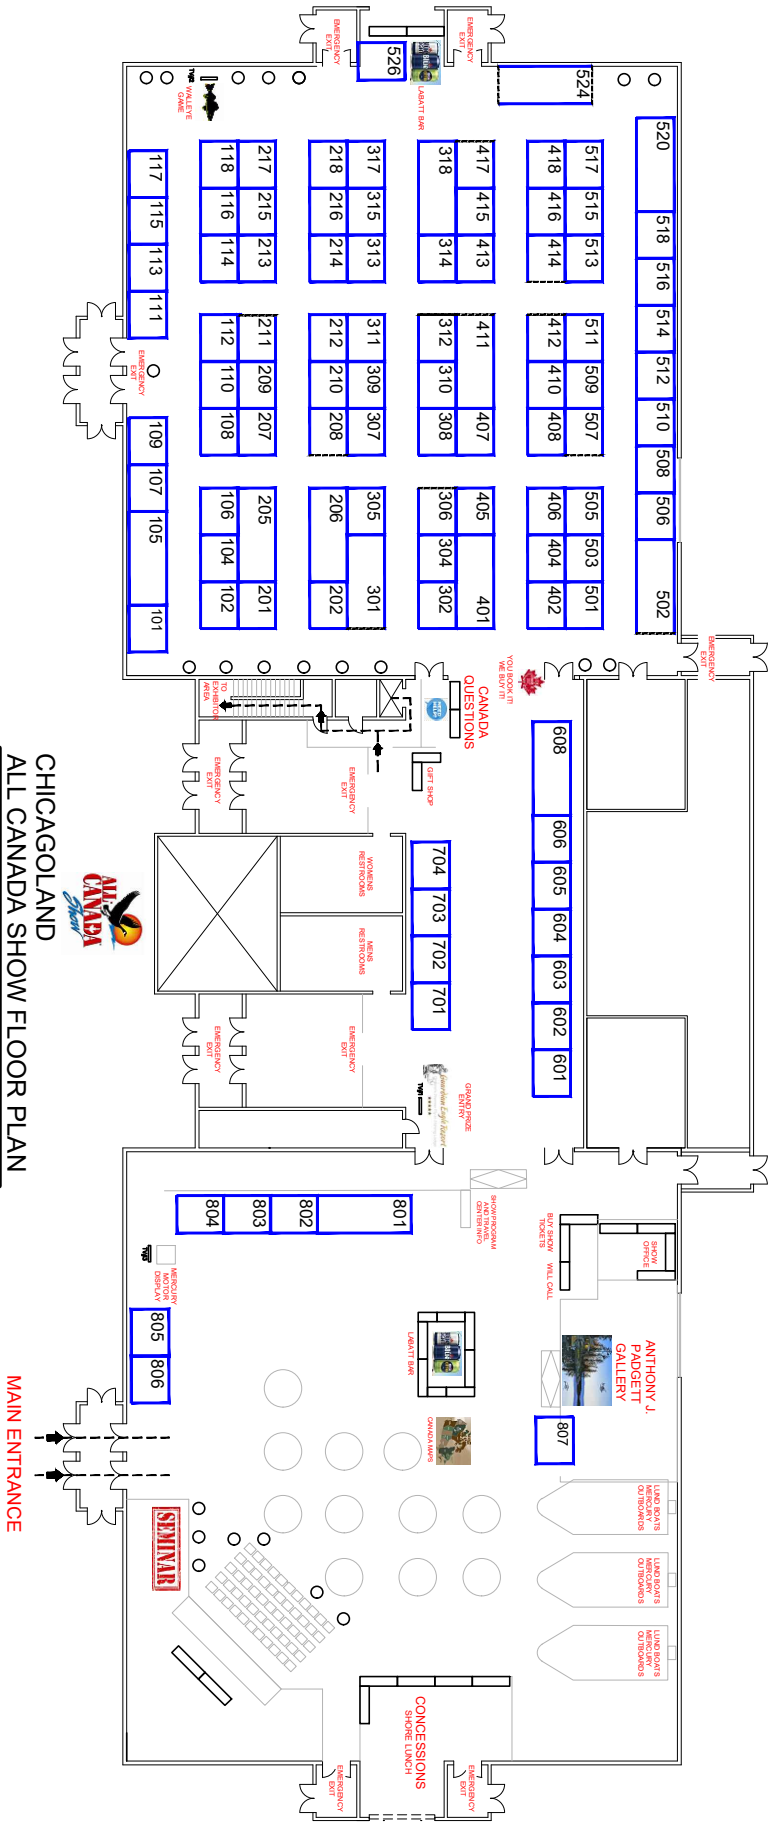

## CHICAGO LAND ALL CANADA SHOW FLOOR PLAN

|   |     |   |     |
|---|-----|---|-----|
| AKHAI A OUTFITTERS                      | 505 | LATREILLE LAKE LODGE                          | 416 |
| AMASON'S OBABIKON BAY                   | 509 | LAURIE RIVER LODGE                            | 406 |
| ANDERSON'S LODGE                        | 402 | MAKOOP LAKE LODGE                             | 210 |
| ARCTIC KINGDOM LODGE / BLACHFORD LODGE  | 604 | MANOTAK LODGE                                 | 418 |
| BIG NORTH LODGE & OUTPOSTS              | 414 | MERCURY MARINE                                | 807 |
| BLACK MOOSE OUTPOSTS                    | 116 | MIDWEST OUTDOORS                              | 806 |
| BRABANT LODGE                           | 315 | MISAW LAKE LODGE                              | 110 |
| BRACE LAKE OUTFITTERS                   | 312 | MOUNTAIN WATERS RESORT                        | 515 |
| BRANCH'S SEINE RIVER LODGE              | 507 | MUSKIE BAY RESORT                             | 214 |
| BURNTWOOD LAKE LODGE                    | 113 | NESTOR FALLS FLY IN OUTPOST                   | 109 |
| CAMP LAKE ST. JOSEPH                    | 510 | NIOBE LAKE LODGE                              | 317 |
| CAMP QUETICO INC                        | 202 | NORTH HAVEN RESORT / NORTH STAR LODGE         | 413 |
| CANADA NORTH LODGE                      | 518 | NORTH SHORE LODGE                             | 503 |
| CANOE CANADA OUTFITTERS                 | 501 | NORTH SPIRIT LAKE LODGE                       | 212 |
| CANYON LAKE LODGE                       | 405 | NORTHWEST FLYING, INC                         | 407 |
| CARIBOU FALLS LODGE                     | 305 | OAK LAKE LODGE LTD                            | 511 |
| CENTURY LODGE                           | 408 | OTTERS COVE RESORT                            | 115 |
| CHAUNCEY'S GREAT OUTDOORS               | 802 | PICKEREL ARM CAMP                             | 302 |
| CLARKS RESORT & OUTPOSTS                | 520 | PINE ACRES BEAR CAMP                          | 508 |
| CLIFF LAKE RESORTS                      | 308 | PINE BEACH LODGE                              | 106 |
| CLIPPER BAY CAMP                        | 605 | PINE PORTAGE LODGE                            | 104 |
| CUTCO CUTLERY                           | 805 | PINE SUNSET LODGE                             | 216 |
| DARDEVLE BY EPPINGER                    | 704 | PIPESTONE LODGE                               | 404 |
| DELANEY LAKE LODGE                      | 410 | PIPESTONE POINT RESORT                        | 111 |
| DUCKS UNLIMITED - CHICAGO               | 804 | RUSTY MYERS FLYING SERVICE AND OUTPOSTS       | 211 |
| DUNLOPS FLY IN LODGE & OUTPOSTS         | 201 | SEPARATION LAKE LODGE                         | 415 |
| ELK ISLAND LODGE & OUTPOSTS             | 306 | SHADY ROOST LODGE                             | 309 |
| EXCELLENT ADVENTURES / CAT ISLAND LODGE | 205 | SHOAL LAKE LODGE                              | 107 |
| FOX VALLEY ANGLERS                      | 803 | SHOWALTERS FLY IN SERVICE LTD                 | 206 |
| GANGLERS LODGES                         | 412 | SICKLE LAKE LODGE                             | 606 |
| GHOST RIVER LODGES                      | 516 | SLIPPERY WINDS WILDERNESS LODGE / KASKA GOOSE | 207 |
| GODS RIVER LODGE                        | 701 | SOUTH SHORE LODGE                             | 118 |
| GRASSY NARROWS LODGE                    | 314 | STORMER LAKE LODGE                            | 209 |
| GUARDIAN EAGLE RESORT                   | 313 | SUPERIOR COUNTRY TRAVEL ASSOC.                | 608 |
| HALLEYS CAMPS                           | 318 | TAMARACK ISLAND WILDERNESS LODGE              | 208 |
| HARRIS HILL RESORT - LAKE OF THE WOODS  | 513 | TAZIN LAKE LODGE                              | 217 |
| HARRY LAKE LODGE                        | 213 | TEMPLE BAY LODGE                              | 401 |
| HEAVY HAULERS                           | 601 | THE LICORICE GUY                              | 602 |
| HIGHWAY 105 TOURISM                     | 801 | TOTEM RESORTS                                 | 411 |
| HOWEY BAY RESORT                        | 311 | TOURISM SASKATCHEWAN                          | 105 |
| HUBERS LONE POINE LODGE                 | 703 | TRAPPERS POINT                                | 506 |
| INDIANHEAD LODGE                        | 517 | UCHI LAKE LODGE                               | 307 |
| JETTE'S ADVENTURES                      | 514 | WALSTEN OUTPOSTS                              | 112 |
| JOHN ELGIN MARKET                       | 526 | WATSON'S WINDY POINT LODGE                    | 502 |
| KASHABOWIE OUTPOSTS LTD                 | 102 | WILDERNESS FAMILY OUTFITTERS                  | 114 |
| KEYSTONE LODGE                          | 215 | WILDERNESS FISHING OASIS                      | 603 |
| KITCH ISLAND OUTPOSTS                   | 512 | WILDERNESS NORTH                              | 218 |
| KNOBBYS FLY-IN LODGE AND OUTPOSTS       | 310 | WOLF LAKE WILDERNESS LODGE                    | 101 |
| KRAEMER CUSTOM RODS                     | 524 | WOMAN RIVER CAMP                              | 417 |
| LAC LA MARTRE ADVENTURES                | 117 | YELLOW DOG LODGE                              | 702 |
| LAC SEULS ONAWAY / NORTHLAND OUTPOSTS   | 301 | YOUNG'S WILDERNESS CAMP                       | 304 |
| LAC SEULS SCOUT LAKE RESORT             | 108 |   |     |